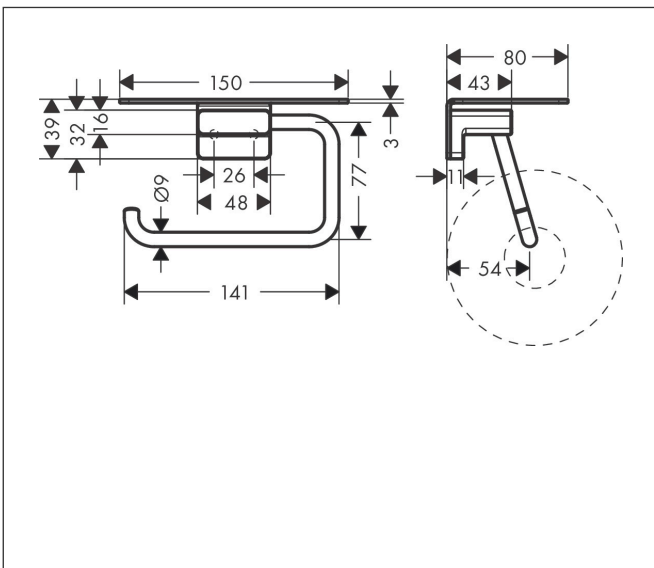

Brand hansgrohe
Art. Name **AddStoris Q** Toilet paper holder with shelf
Art. Nr. 41772140
Surface Brushed Bronze

reddot winner 2021

Product picture

Features

- wall-mounted
- material: metal
- with mounting material
- concealed fastening
- drilling distance: 26 mm
- diameter drill hole: 6 mm
- Size of shelf: 150 mm

Drawing

Technology